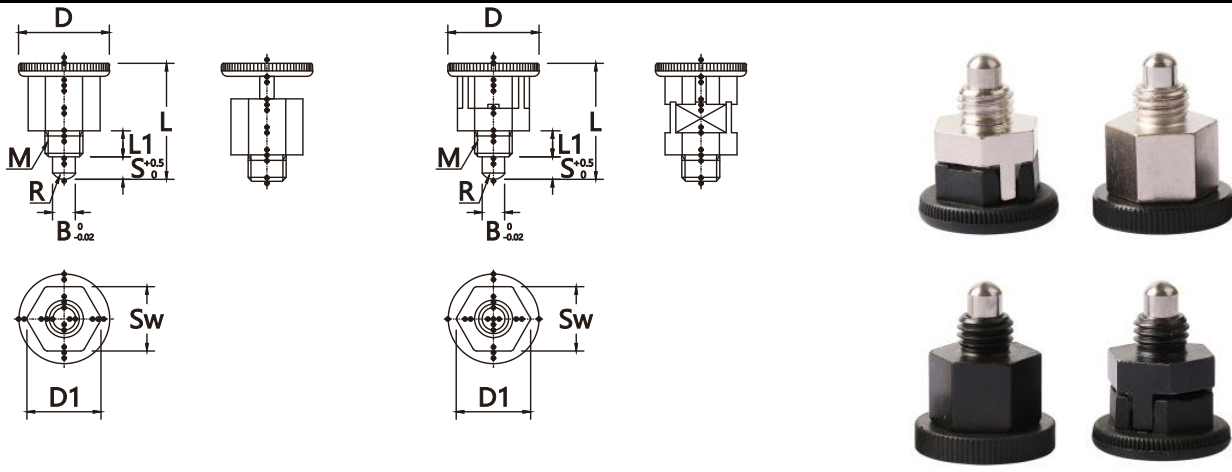

INDEXING PLUNGERS-PLASTIC KNOB

ORDER:	TYPExM
	EXAMPLE: MP065A8

MP065A/MP065B

MP065C/MP065D

Material (M)

Type		Thread Type	Knob	Main Body		Pin	Spring
Return Type	Rest position		M	M	S	M	M
MP065A	MP065C	Coarse Thread	PA66	S45C	Black Oxide	SUS303	SUS304
MP065B	MP065D				Electroless Nickel Plating		

Specifications

Part Number		Pitch	D	D1	S	B	L	L1	Sw	R	Load (N)	
Type	M										min	max
MP065A MP065B	8	1.25	20	14.5	5	5	25	5	13	3	2.5	6
	10	1.5	24	19	6	6	31	7	17	3.5	4.5	9.5