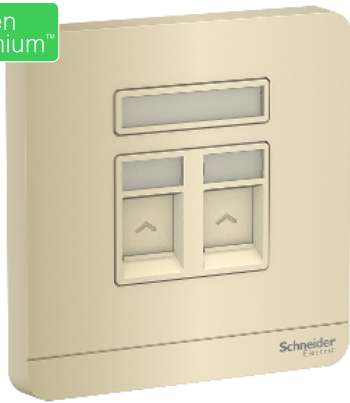

## AvatarOn - 1gang Telephone + RJ45 Data Cat5E - Shuttered - Wine Gold

E8332TDRJS5\_WG\_G19

### Main

Range	AvatarOn
Product or component type	Telephone + data socket
Socket additional information	Shuttered
Communication network category	Telephone: 3 Data: 5e
Colour tint	Wine gold

### Complementary

Device presentation	Complete product
Connector type	RJ11/RJ45
Device mounting	Surface Flush
Number of gangs	2 gangs
Material	Polycarbonate
Contacts material	Contact: phosphor bronze with gold plating IDC contact: phosphor bronze with nickel plating
Minimum return loss	23 dB
Embedding depth	31 mm
Width	86 mm
Height	86 mm
Depth	40.7 mm