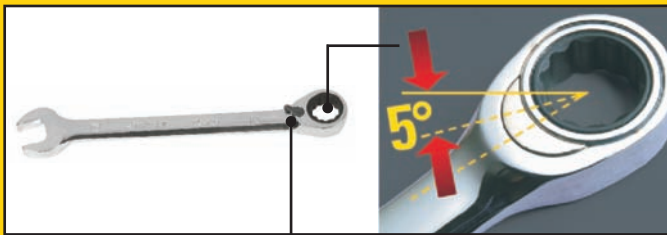

# SPANNERS & SETS

Made of High Quality Cr-V (Chrome Vanadium) steel  
 Nickel Chrome finish for superior Corrosion resistance  
 Product Quality Meet and Exceeds Indian Standards  
 Ratcheting spanners with advanced manufacturing process  
 5° Ratcheting arc  
 Exceeds 50,000 cycles 60% longer life

Reversible Function for operating convenience

Open end spanner