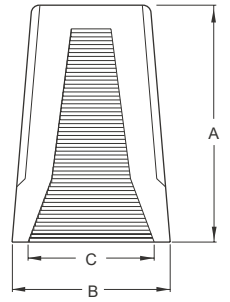

**SCREW-ON WIRE CAP CONNECTORS  
(WITH SPRING INSERT)**

TEMPERATURE RATING: 105°C  
ELECTRICAL RATING: 300 VOLTS  
APPROVED: UL CSA

WITH SPRING INSERT

ITEM NO.	SUITABLE WIRE NO.&A.W.G.	DIMENSION <sup>inch</sup> / <sub>mm</sub>				COLOR	Q'TY BOX		
		A		B				C	
WN1	MIN #20X1+#22X1 MAX #16X2	.598	15.2	.339	8.6	.264	6.7	GREY ORANGE	1000
WN2	MIN #20X3 MAX #16X3	.693	17.6	.386	9.8	.291	7.4	BLUE ORANGE	1000
WN3	MIN #20X3 MAX #16X3+#18X1	.866	22.0	.500	12.7	.390	9.9	ORANGE YELLOW	500
WN4	MIN #14X1+#18X1 MAX #14X4+#18X1	.965	24.5	.551	14.0	.433	11.0	YELLOW ORANGE RED	500
WN6	MIN #14X2 MAX #10X2+#12X2	1.079	27.4	.661	16.8	.500	12.7	RED	250