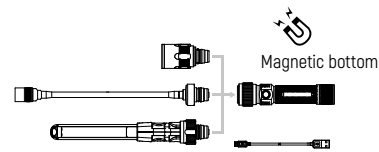

High Brightness Waterproof Floodlight

IP67

90765A

90766A

- IP67 dust and water proof
- High-power floodlighting
- Working duration: 3-9 hours

No.	L×W×H (mm)	Max. Brightness (LM)	Battery (AH)	Working Time (Hour)			
90765A	167×18×43	1500	4.5	≈5	1	6	3.6
90766A	194×1124×52	3000	7.8	≈4.5	1	6	5.8

▲ Excluded from lifetime warranty terms.

90708A Portable Li-Ion Spotlight

Upgraded light source and brightness
Upgraded charging base not compatible with old model
Upgraded battery and capacity

- High quality LED illumination
- High power LED, for a wide range and long distance lighting
- Strong lighting: 600LM
- Save lighting: 300LM
- Easy to use and carry
- Double switches design
- Three steps lighting: strong lightingsave lightingand flashing function
- Fluorescence straps
- Adjustable bracket
- Special charger base
- Dust&water proof
- Easy to charge
- Charged with special charger base for 4-7hours
- Full capacity
- 3.7v 6000mAh LF ion battery for 3.6hrs lighting

No.	Capacitance			
90708A	Lithium battery 6000 MAH	-	4	5.8

▲ Excluded from lifetime warranty terms.

90736 3-in-1 Quick Change Flashlight

* This product does not include a charger plug

Zoom lamp holder

- 3.320 lm
- Condensation: 140m
- Operating time: 2h

Zoom lamp hose holder

- Zoom
- 180 lm
- Operating time: 5.5h

COB Thin Lamp

- 350 lm
- Foldable in 360°
- Operating time: 1.5h

- Quick-change light holder
- Three kinds of light holders for multiple applications Conventional long-range zoom light COB high-intensity short-beam work light, flexible tube zoom light fully folded for easy carrying, satisfying narrow-area applications
- Constant current
- USB charging interface
- Strong magnetic base
- IP rating: IP54
- Providing battery power indicator, convenient to check the status of battery