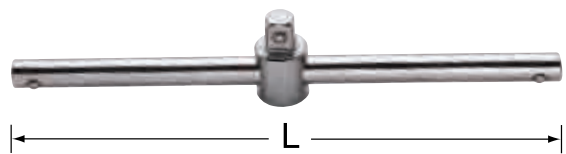

13902 1/2" Dr. Quick Release Ratchet 10"

1/2"

- Turning with one hand
- Easy and free operation
- Capable of quick release
- Operation with only one hand

No.	L(mm)			
13902	255	4	36	22.6

1/2" Dr. Flexible Handle

1/2"

No.	L			
13909	10" (250mm)	4	-	-
13911	15" (375mm)	4	-	-
13951	17" (432mm)	4	24	22.9

▲ These sockets accessories should never be used on power drivers, pneumatic impact wrench and/or extenders.

1/2" Dr. Extension Bar

1/2"

- Turning function
- Acting as standard extension after being inserted

No.	○	L(mm)			
13904	5"	125	4	-	-
13905	10"	250	4	-	-

▲ These sockets accessories should never be used on power drivers, pneumatic impact wrench and/or extenders.

13910 1/2" Dr. Quick Release Ratchet 10"

1/2"

No.	L(mm)			
13910	247	4	-	-

1/2" Dr. Locking Extension Bar

1/2"

- Unique locking device, preventing socket extension or universal joint from dropping, and requiring just one hand for operation, being convenient and efficient