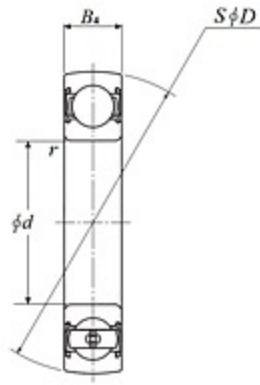

## Item # CS204LLU, Tight Fit Type Ball Bearings

[Order Now](#) | [Technical Specifications](#) | [Dimensional Specifications](#) | [Specifications](#)

### Technical Specifications

#### Type

Deep Groove Ball Bearing

<b>Bore Type</b>	Round
<b>Material</b>	Through Hardened Steel
<b>Cage Type</b>	Pressed
<b>Cage Material</b>	Steel
<b>Seal Type</b>	Contact
<b>Seal Material</b>	Nitrile Rubber
<b>Outside Ring Type</b>	Spherical
<b>Ball Material</b>	Steel
<b>Precision</b>	Not Available
<b>Configuration</b>	One
<b>Radial Internal Clearance</b>	CN
<b>Static Load Rating</b>	1405 lbf 6250 N 6.25 kN
<b>Dynamic Load Rating</b>	2878.0 lbf 12800 N 12.80 kN
<b>Enclosure</b>	Double Sealed
<b>Weight</b>	0.221 lb 0.490 kg
<b>Operating Temperature Range</b>	-40 to 250 °F -40 to 120 °C

## Dimensional Specifications

Tight Fit Type Ball Bearings - Dimensions

<b>d</b>	0.7870 in 20.000 mm
<b>D</b>	1.8500 in 47.000 mm
<b>r</b>	0.0394 in 1.000 mm