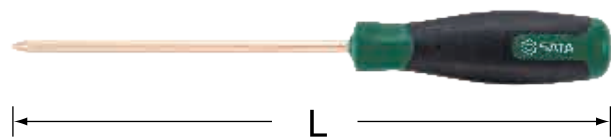

Explosion-Proof Screwdriver, Slotted

• Made of special beryllium bronze for safe operation environment free of spark and magnetic

No.	Spec. (mm)	L(mm)	Rod Diameter (mm)			
31141	6×100	200	6	4	24	5.7
31142	6×150	250	6	4	24	6
31143	8×200	300	8	4	24	7.9
31144	8×250	350	8	4	24	8.4

▲ Excluded from lifetime warranty terms.

Explosion-Proof Screwdriver, Phillips

• Made of special beryllium bronze for safe operation environment free of spark and magnetic

No.	Spec. (mm)	L(mm)			
31146	#2×100	200	4	24	5.7
31147	#2×150	250	4	24	6.2
31148	#3×200	300	4	24	7.9
31149	#3×250	350	4	24	8.4

▲ Excluded from lifetime warranty terms.

31152 Explosion-Proof Combination Pliers 8"

• Special beryllium bronze material is adopted, which is suitable for safe use environment such as non sparking and non magnetism
 • Maximum shear capacity: low carbon steel wire ϕ 1.6mm
 • New design of handle, more comfortable to hold