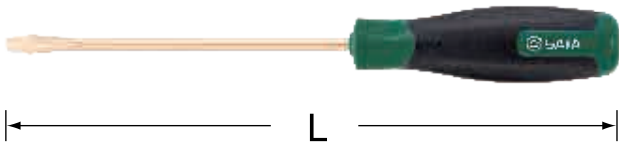

Explosion-Proof Screwdriver, Slotted

• Made of special beryllium bronze for safe operation environment free of spark and magnetic

No.	Spec. (mm)	L(mm)	Rod Diameter (mm)			
31141	6×100	200	6	4	24	5.7
31142	6×150	250	6	4	24	6
31143	8×200	300	8	4	24	7.9
31144	8×250	350	8	4	24	8.4

▲ Excluded from lifetime warranty terms.

Explosion-Proof Screwdriver, Phillips

• Made of special beryllium bronze for safe operation environment free of spark and magnetic

No.	Spec. (mm)	L(mm)			
31146	#2×100	200	4	24	5.7
31147	#2×150	250	4	24	6.2
31148	#3×200	300	4	24	7.9
31149	#3×250	350	4	24	8.4

▲ Excluded from lifetime warranty terms.

31152 Explosion-Proof Combination Pliers 8"

• Special beryllium bronze material is adopted, which is suitable for safe use environment such as non sparking and non magnetism
 • Maximum shear capacity: low carbon steel wire ϕ 1.6mm
 • New design of handle, more comfortable to hold

No.	Spec.			
31154	6"	4	24	8.1

▲ Excluded from lifetime warranty terms.

Explosion-Proof Diagonal Pliers 6"

• Special beryllium bronze material is adopted, which is suitable for safe use environment such as non sparking and non magnetism
 • Maximum shear capacity: low carbon steel wire ϕ 1.6mm
 • New design of handle, more comfortable to hold