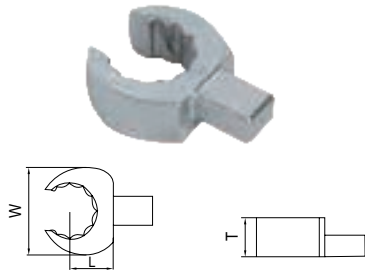

Torque Wrench Open Box End Fitting

- Torque wrench head easy to change, suitable for narrow space with tight bolt connection
- Made of hot-forged Cr-V with chrome-plated surface
- Capable of bolt tripping

Torque Wrench Ratcheting Head

- Torque wrench head easy to change, suitable for narrow space with tight bolt connection
- Made of hot-forged Cr-V with chrome-plated surface
- Capable of bolt tripping

No.	Driving Head	Spec. (mm)	Connector (mm)	L (mm)	T (mm)	W (mm)	Weight (g)			
96572	1/4"	12	9×12	17.5	23	25	69	12	-	-
96573	3/8"	12	9×12	17.5	33	34	143	12	-	-
96574	1/2"	12	9×12	17.5	38	34	154	12	-	-
96575	1/2"	18	14×18	25	43	41	300	6	-	-

Torque Wrench Open End Fitting

- Torque wrench head easy to change, suitable for narrow space with tight bolt connection
- Made of hot-forged Cr-V with chrome-plated surface
- Capable of bolt tripping

No.	Active Tip Width A(mm)	Active Tip Depth B(mm)	Depth C(mm)	Connector Φ(mm)	L (mm)	Weight (kg)			
96521K	7	5	32	16	54	0.08	1	-	-
96522K	8	5	32	16	54	0.08	1	-	-
96523K	9	5	32	16	58	0.08	1	-	-
96524K	10	7	32	16	58	0.09	1	-	-
96525K	11	7	32	16	58	0.09	1	-	-
96526K	12	7	32	16	55	0.09	1	-	-
96527K	13	8	32	16	58	0.12	1	-	-
96528K	14	8	32	16	58	0.12	1	-	-
96529K	15	8	32	16	58	0.12	1	-	-
96530K	16	9	32	16	58	0.16	1	-	-
96531K	17	9	32	16	58	0.16	1	-	-
96532K	18	9	32	16	58	0.16	1	-	-
96533K	19	10	32	16	63	0.18	1	-	-
96534K	20	10	32	16	63	0.18	1	-	-
96535K	21	10	32	16	63	0.18	1	-	-
96536K	22	11	32	16	63	0.22	1	-	-
96537K	24	11	32	16	64	0.22	1	-	-
96538K	27	12	32	16	66	0.26	1	-	-
96539K	30	12	32	16	66	0.3	1	-	-
96540K	32	12	32	16	66	0.3	1	-	-
96541K	36	12	32	16	65	0.3	1	-	-
96551K	22	11	56	22	90	0.33	1	-	-
96552K	24	11	56	22	90	0.32	1	-	-
96553K	27	12	56	22	93	0.38	1	-	-
96554K	30	12	56	22	93	0.37	1	-	-
96555K	32	12	56	22	98	0.45	1	-	-
96556K	34	12	56	22	98	0.43	1	-	-
96557K	36	12	56	22	96	0.43	1	-	-
96558K	41	12	56	22	103	0.58	1	-	-
96559K	46	12	56	22	103	0.53	1	-	-