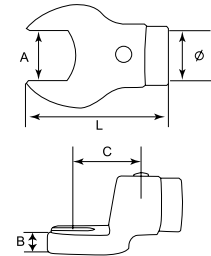

Torque Wrench Ratcheting Head

- Torque wrench head easy to change, suitable for narrow space with tight bolt connection
- Made of hot-forged Cr-V with chrome-plated surface
- Capable of bolt tripping

No.	Driving Head	Spec. (mm)	Connector (mm)	L (mm)	T (mm)	W (mm)	Weight (g)			
96572	1/4"	12	9×12	17.5	23	25	69	12	-	-
96573	3/8"	12	9×12	17.5	33	34	143	12	-	-
96574	1/2"	12	9×12	17.5	38	34	154	12	-	-
96575	1/2"	18	14×18	25	43	41	300	6	-	-

Torque Wrench Open End Fitting

- Torque wrench head easy to change, suitable for narrow space with tight bolt connection
- Made of hot-forged Cr-V with chrome-plated surface
- Capable of bolt tripping

No.	Active Tip Width A(mm)	Active Tip Depth B(mm)	Depth C(mm)	Connector Φ(mm)	L (mm)	Weight (kg)			
96521K	7	5	32	16	54	0.08	1	-	-
96522K	8	5	32	16	54	0.08	1	-	-
96523K	9	5	32	16	58	0.08	1	-	-
96524K	10	7	32	16	58	0.09	1	-	-
96525K	11	7	32	16	58	0.09	1	-	-
96526K	12	7	32	16	55	0.09	1	-	-
96527K	13	8	32	16	58	0.12	1	-	-
96528K	14	8	32	16	58	0.12	1	-	-
96529K	15	8	32	16	58	0.12	1	-	-
96530K	16	9	32	16	58	0.16	1	-	-
96531K	17	9	32	16	58	0.16	1	-	-
96532K	18	9	32	16	58	0.16	1	-	-
96533K	19	10	32	16	63	0.18	1	-	-
96534K	20	10	32	16	63	0.18	1	-	-
96535K	21	10	32	16	63	0.18	1	-	-
96536K	22	11	32	16	63	0.22	1	-	-
96537K	24	11	32	16	64	0.22	1	-	-
96538K	27	12	32	16	66	0.26	1	-	-
96539K	30	12	32	16	66	0.3	1	-	-
96540K	32	12	32	16	66	0.3	1	-	-
96541K	36	12	32	16	65	0.3	1	-	-
96551K	22	11	56	22	90	0.33	1	-	-
96552K	24	11	56	22	90	0.32	1	-	-
96553K	27	12	56	22	93	0.38	1	-	-
96554K	30	12	56	22	93	0.37	1	-	-
96555K	32	12	56	22	98	0.45	1	-	-
96556K	34	12	56	22	98	0.43	1	-	-
96557K	36	12	56	22	96	0.43	1	-	-
96558K	41	12	56	22	103	0.58	1	-	-
96559K	46	12	56	22	103	0.53	1	-	-