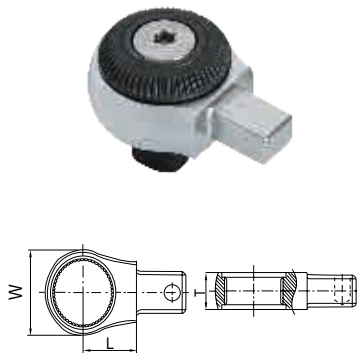

Torque Wrench Open Box End Fitting

- Torque wrench head easy to change, suitable for narrow space with tight bolt connection
- Made of hot-forged Cr-V with chrome-plated surface
- Capable of bolt tripping

Torque Wrench Ratcheting Head

- Torque wrench head easy to change, suitable for narrow space with tight bolt connection
- Made of hot-forged Cr-V with chrome-plated surface
- Capable of bolt tripping

No.	Driving Head	Spec. (mm)	Connector (mm)	L (mm)	T (mm)	W (mm)	Weight (g)			
96572	1/4"	12	9×12	17.5	23	25	69	12	-	-
96573	3/8"	12	9×12	17.5	33	34	143	12	-	-
96574	1/2"	12	9×12	17.5	38	34	154	12	-	-
96575	1/2"	18	14×18	25	43	41	300	6	-	-

Torque Wrench Open End Fitting

- Torque wrench head easy to change, suitable for narrow space with tight bolt connection
- Made of hot-forged Cr-V with chrome-plated surface
- Capable of bolt tripping

No.	Active Tip Width A(mm)	Active Tip Depth B(mm)	Depth C(mm)	Connector Φ(mm)	L (mm)	Weight (kg)			
96521K	7	5	32	16	54	0.08	1	-	-
96522K	8	5	32	16	54	0.08	1	-	-
96523K	9	5	32	16	58	0.08	1	-	-
96524K	10	7	32	16	58	0.09	1	-	-
96525K	11	7	32	16	58	0.09	1	-	-
96526K	12	7	32	16	55	0.09	1	-	-
96527K	13	8	32	16	58	0.12	1	-	-
96528K	14	8	32	16	58	0.12	1	-	-
96529K	15	8	32	16	58	0.12	1	-	-
96530K	16	9	32	16	58	0.16	1	-	-
96531K	17	9	32	16	58	0.16	1	-	-
96532K	18	9	32	16	58	0.16	1	-	-
96533K	19	10	32	16	63	0.18	1	-	-
96534K	20	10	32	16	63	0.18	1	-	-
96535K	21	10	32	16	63	0.18	1	-	-
96536K	22	11	32	16	63	0.22	1	-	-
96537K	24	11	32	16	64	0.22	1	-	-
96538K	27	12	32	16	66	0.26	1	-	-
96539K	30	12	32	16	66	0.3	1	-	-
96540K	32	12	32	16	66	0.3	1	-	-
96541K	36	12	32	16	65	0.3	1	-	-
96551K	22	11	56	22	90	0.33	1	-	-
96552K	24	11	56	22	90	0.32	1	-	-
96553K	27	12	56	22	93	0.38	1	-	-
96554K	30	12	56	22	93	0.37	1	-	-
96555K	32	12	56	22	98	0.45	1	-	-
96556K	34	12	56	22	98	0.43	1	-	-
96557K	36	12	56	22	96	0.43	1	-	-
96558K	41	12	56	22	103	0.58	1	-	-
96559K	46	12	56	22	103	0.53	1	-	-