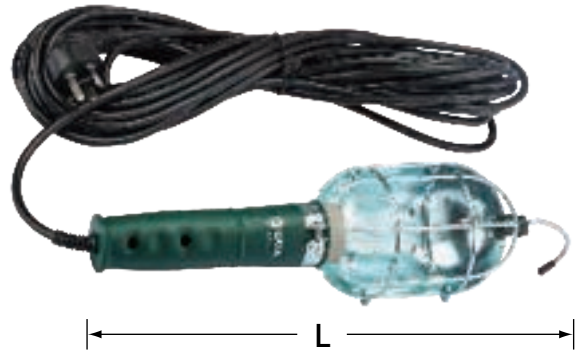

90750 18650 Li-Ion Battery Charger

• Suitable for 90738, 90746, 90747 and 90748 flashlights

No.	Spec.			
90750	Dedicated high-performance charger provided	-	12	1.7

▲ Excluded from lifetime warranty terms.

Aluminum Flashlight

90732A

90741A

- American Cree 3W LED light source adopted with brightness of up to 90LM
 - Single light intensity up to 12,000 MCD
 - Energy conservation compared with conventional xenon bulbs
 - Dustproof and splashproof for safety
 - Batteries not provided
 - Product performance subjected to occasional upgrade and improvement from SATA to meet various requirements and parameters subjected to those shown on the package
- Note: Do not tap the flashlight, and prevent it from dropping.

No.	Spec.	Light bulb specification			
90732A	2 AA batteries	5LED	6	60	7.3
90741A	3 AAA batteries	Cree LED 3W	6	36	7.1

▲ One-year warranty provided under normal use (excluding bulbs)

90715 Portable Worklight

- Non-flammable ABS handle for comfort and safety
- 10m-long 3C-certificated power supply extension cord for safety
- Cymbiform switch for easy operation and safety
- Galvanized antirust metal lampshade facilitating bulb replacement
- Product performance subjected to occasional upgrade and improvement from SATA to meet various requirements and parameters subjected to those shown on the package