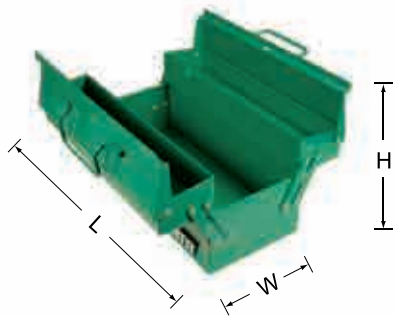

95117 3-Tray Tool Box 17"

- Tote tray included for space efficiency
- Manufactured from heavy gauge sheet steel with powder coated finish

No.	L×W×H(mm)			
95117	430×200×175	-	1	3.7

▲ Excluded from lifetime warranty terms.

03621 Aluminum Trolley Case 24"

- Load capacity of 20kg to avoid caster damage
- Impact resistance
- Structure force up to 100kg, and surface panel force up to 50kg, with strict impact test passed
- Multipurpose with separators dividing the storage space arbitrarily
- Double lock structure and anti-shock EVA foam lining for safety and airtightness
- New appearance with coffee panel and silver accessories, being fashionable

No.	L×W×H(mm)			
03621	490×420×230	-	1	8.8

▲ Excluded from lifetime warranty terms.

95161 Plastic Tool Box 15"

- The box is made of reinforced PP material, which features high strength and impact-resistance
- Its lock and handle are made of ABS engineering plastics, which are solid and durable
- Including laminates for easily creating storage partition
- Widely used in industrial installation, construction, after-sales maintenance, etc

No.	L×W×H(mm)			
95161	385×202×140	-	6	5.2

▲ Excluded from lifetime warranty terms.

95162 Plastic Tool Box 16"

- The box is made of reinforced PP material, which features high strength and impact-resistance
- Its lock and handle are made of ABS engineering plastics, which are solid and durable
- Including laminates for easily creating storage partition
- Widely used in industrial installation, construction, after-sales maintenance, etc