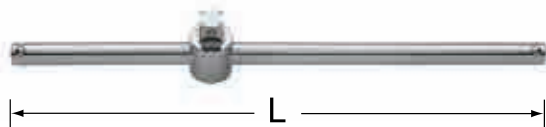

3/4" Dr. Extension Bar

3/4"

- Turning function
- Acting as standard extension after being inserted

No.	Spec.	L(mm)			
16902	4"	100	6	-	-
16903	8"	200	3	-	-
16904	16"	400	1	-	-

▲ These sockets accessories should never be used on power drivers, pneumatic impact wrench and/or extenders.

16905 3/4" Dr. Flexible Handle 18"

3/4"

No.	L(mm)			
16905	450	1	-	-

16906 3/4" Dr. Flexible Handle 18"

3/4"

No.	L(mm)			
16906	450	1	-	-

16907 3/4" Dr. Universal Joint

3/4"

No.	Male	Female			
16907	3/4"	3/4"	3	-	-

▲ These sockets accessories should never be used on power drivers, pneumatic impact wrench and/or extenders.

16908 3/4" F X 1/2" M Adapter

3/4"

- Made of Chrome Vanadium steel