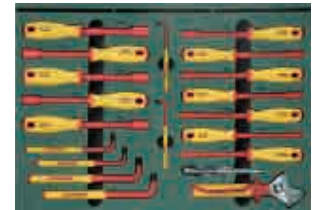

09936 116Pc. NEV Repair Tool Set

- 1Pc. 3/8" Dr. VDE Insulated 6-Point Socket (8,10,12,13,14,16,17,18,19,21,22mm)
- 6Pc. 3/8" Dr. VDE Insulated Long 6-Point Socket (8,10,12,14,15,17mm)
- 1Pc. 3/8" Dr. VDE Insulated T-Shaped Handle 200mm
- 2Pc. 3/8" Dr. VDE Insulated Drive Wobble Extensions (125,250mm)
- 1Pc. 3/8" Dr. VDE Insulated Quick-Release Ratchets 200mm
- 1Pc. 1/2" Dr. VDE Insulated Quick-Release Ratchets 250mm
- 1Pc. 1/2" Dr. VDE Insulated T-Shaped Handle 200mm
- 2Pc. 1/2" Dr. VDE Insulated Drive Wobble Extensions (125,250mm)
- 12Pc. 1/2" Dr. VDE Insulated 6-Point Socket (10,11,12,13,14,16,17,18,19,21,22,24mm)
- 5Pc. 1/2" Dr. VDE Insulated 6-Point Screwdriver Socket (4,5,6,8,10mm)
- 16Pc. VDE Insulated Open End Wrench (6,7,8,10,11,12,13,14,15,16,17,18,19,21,22,24mm)
- 12Pc. VDE Insulated Box Wrench (6,8,10,12,13,14,16,17,18,19,21,22,24mm)
- 1Pc. VDE Insulated Voltage-Withstanding Adjustable Wrench 8"
- 4Pc. T-Series Insulated Phillips Screwdriver Set with Two-Tone Handle (#0*60,#1*80,#2*100,#3*150mm)
- 4Pc. T-Series Insulated Slotted Screwdriver with Two-Tone Handle (2.5*75,4*100,5.5*125,6.5*150mm)
- 12Pc. VDE Insulated Nutdriver (4.0*125,5.0*125,5.5*125,6.0*125,7.0*125,8.0*125,9.0*125,10*125,11*125,12*125,13*125,14*125mm)
- 9Pc. VDE Insulated Torx® Screwdriver (T8,T10,T15,T20,T25,T27,T30,T40,T45)
- 1Pc. Non-Contact Circuit Tester
- 1Pc. G-Series VDE Insulated Circuit Tester 3*70mm
- 1Pc. VDE Insulated Voltage-Withstanding Long Nose Pliers 8"
- 1Pc. VDE Insulated Voltage-Withstanding End Cutting Nippers 6"
- 1Pc. VDE Insulated Voltage-Withstanding Diagonal Pliers 6"
- 1Pc. VDE Insulated Voltage-Withstanding Linesman Pliers 8"
- 1Pc. Insulated Voltage-Withstanding Cable Nippers 6"
- 6Pc. VDE Insulated Hex Key (2.5, 3, 4, 5, 6, 8mm)
- 1Pc. VDE Insulated Electrician's Scissors 150mm
- 1Pc. Protective VDE Insulated Cable Stripper
- 1Pc. Straight-Blade VDE Insulated Cable Stripper

No.			
09936	1	1	16.3

▲ Warranty terms of tool set comply with the individual product.