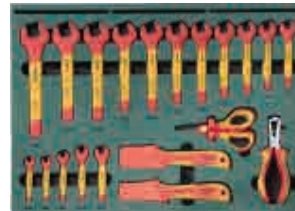

09936 116Pc. NEV Repair Tool Set

- 1Pc. 3/8" Dr. VDE Insulated 6-Point Socket (8,10,12,13,14,16,17,18,19,21,22mm)
- 6Pc. 3/8" Dr. VDE Insulated Long 6-Point Socket (8,10,12,14,15,17mm)
- 1Pc. 3/8" Dr. VDE Insulated T-Shaped Handle 200mm
- 2Pc. 3/8" Dr. VDE Insulated Drive Wobble Extensions (125,250mm)
- 1Pc. 3/8" Dr. VDE Insulated Quick-Release Ratchets 200mm
- 1Pc. 1/2" Dr. VDE Insulated Quick-Release Ratchets 250mm
- 1Pc. 1/2" Dr. VDE Insulated T-Shaped Handle 200mm
- 2Pc. 1/2" Dr. VDE Insulated Drive Wobble Extensions (125,250mm)
- 12Pc. 1/2" Dr. VDE Insulated 6-Point Socket (10,11,12,13,14,16,17,18,19,21,22,24mm)
- 5Pc. 1/2" Dr. VDE Insulated 6-Point Screwdriver Socket (4,5,6,8,10mm)
- 16Pc. VDE Insulated Open End Wrench (6,7,8,10,11,12,13,14,15,16,17,18,19,21,22,24mm)
- 12Pc. VDE Insulated Box Wrench (6,8,10,12,13,14,16,17,18,19,21,22,24mm)
- 1Pc. VDE Insulated Voltage-Withstanding Adjustable Wrench 8"
- 4Pc. T-Series Insulated Phillips Screwdriver Set with Two-Tone Handle (#0*60,#1*80,#2*100,#3*150mm)
- 4Pc. T-Series Insulated Slotted Screwdriver with Two-Tone Handle (2.5*75,4*100,5.5*125,6.5*150mm)
- 12Pc. VDE Insulated Nutdriver (4.0*125,5.0*125,5.5*125,6.0*125,7.0*125,8.0*125,9.0*125,10*125,11*125,12*125,13*125,14*125mm)
- 9Pc. VDE Insulated Torx® Screwdriver (T8,T10,T15,T20,T25,T27,T30,T40,T45)
- 1Pc. Non-Contact Circuit Tester
- 1Pc. G-Series VDE Insulated Circuit Tester 3*70mm
- 1Pc. VDE Insulated Voltage-Withstanding Long Nose Pliers 8"
- 1Pc. VDE Insulated Voltage-Withstanding End Cutting Nippers 6"
- 1Pc. VDE Insulated Voltage-Withstanding Diagonal Pliers 6"
- 1Pc. VDE Insulated Voltage-Withstanding Linesman Pliers 8"
- 1Pc. Insulated Voltage-Withstanding Cable Nippers 6"
- 6Pc. VDE Insulated Hex Key (2.5, 3, 4, 5, 6, 8mm)
- 1Pc. VDE Insulated Electrician's Scissors 150mm
- 1Pc. Protective VDE Insulated Cable Stripper
- 1Pc. Straight-Blade VDE Insulated Cable Stripper

No.			
09936	1	1	16.3

▲ Warranty terms of tool set comply with the individual product.