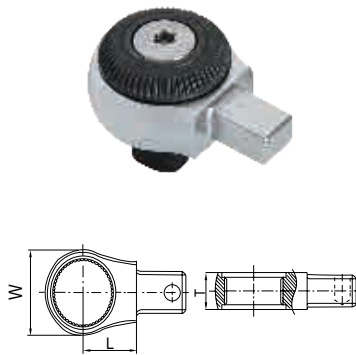

## Torque Wrench Open Box End Fitting

- Torque wrench head easy to change, suitable for narrow space with tight bolt connection
- Made of hot-forged Cr-V with chrome-plated surface
- Capable of bolt tripping

No.	Spec. (mm)	Connector (mm)	L(mm)	T(mm)	W(mm)	Weight (g)			
96710K	10	9×12	17.5	12	21.2	57	12	-	-
96711K	11	9×12	17.5	12	22.6	55	12	-	-
96712K	12	9×12	17.5	12	24.1	59	12	-	-
96713K	13	9×12	17.5	12	25.2	55	12	-	-
96714K	14	9×12	17.5	13	27.3	60	12	-	-
96716K	16	9×12	17.5	13	30.1	65	12	-	-
96717K	17	9×12	17.5	13	31.6	64	12	-	-
96718K	18	9×12	17.5	15	33.3	74	12	-	-
96719K	19	9×12	17.5	15	34.6	80	12	-	-
96721K	21	9×12	17.5	15	37.7	88	12	-	-
96722K	22	9×12	17.5	15	39.3	92	12	-	-

## Torque Wrench Ratcheting Head

- Torque wrench head easy to change, suitable for narrow space with tight bolt connection
- Made of hot-forged Cr-V with chrome-plated surface
- Capable of bolt tripping

## Torque Wrench Open End Fitting

- Torque wrench head easy to change, suitable for narrow space with tight bolt connection
- Made of hot-forged Cr-V with chrome-plated surface
- Capable of bolt tripping