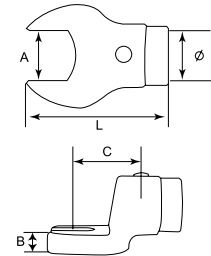

Torque Wrench Open End Fitting

- Torque wrench head easy to change, suitable for narrow space with tight bolt connection
- Made of hot-forged Cr-V with chrome-plated surface
- Capable of bolt tripping

No.	Active Tip Width A(mm)	Active Tip Depth B(mm)	Depth C(mm)	Connector Φ(mm)	L (mm)	Weight (kg)			
96521K	7	5	32	16	54	0.08	1	-	-
96522K	8	5	32	16	54	0.08	1	-	-
96523K	9	5	32	16	58	0.08	1	-	-
96524K	10	7	32	16	58	0.09	1	-	-
96525K	11	7	32	16	58	0.09	1	-	-
96526K	12	7	32	16	55	0.09	1	-	-
96527K	13	8	32	16	58	0.12	1	-	-
96528K	14	8	32	16	58	0.12	1	-	-
96529K	15	8	32	16	58	0.12	1	-	-
96530K	16	9	32	16	58	0.16	1	-	-
96531K	17	9	32	16	58	0.16	1	-	-
96532K	18	9	32	16	58	0.16	1	-	-
96533K	19	10	32	16	63	0.18	1	-	-
96534K	20	10	32	16	63	0.18	1	-	-
96535K	21	10	32	16	63	0.18	1	-	-
96536K	22	11	32	16	63	0.22	1	-	-
96537K	24	11	32	16	64	0.22	1	-	-
96538K	27	12	32	16	66	0.26	1	-	-
96539K	30	12	32	16	66	0.3	1	-	-
96540K	32	12	32	16	66	0.3	1	-	-
96541K	36	12	32	16	65	0.3	1	-	-
96551K	22	11	56	22	90	0.33	1	-	-
96552K	24	11	56	22	90	0.32	1	-	-
96553K	27	12	56	22	93	0.38	1	-	-
96554K	30	12	56	22	93	0.37	1	-	-
96555K	32	12	56	22	98	0.45	1	-	-
96556K	34	12	56	22	98	0.43	1	-	-
96557K	36	12	56	22	96	0.43	1	-	-
96558K	41	12	56	22	103	0.58	1	-	-
96559K	46	12	56	22	103	0.53	1	-	-

▲ Excluded from lifetime warranty terms.