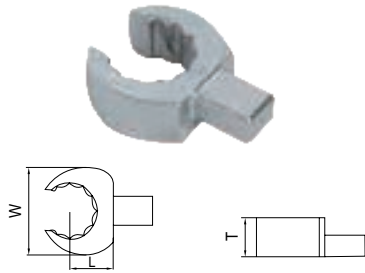

## Torque Wrench Open Box End Fitting

- Torque wrench head easy to change, suitable for narrow space with tight bolt connection
- Made of hot-forged Cr-V with chrome-plated surface
- Capable of bolt tripping

No.	Spec. (mm)	Connector (mm)	L(mm)	T(mm)	W(mm)	Weight (g)			
96710K	10	9×12	17.5	12	21.2	57	12	-	-
96711K	11	9×12	17.5	12	22.6	55	12	-	-
96712K	12	9×12	17.5	12	24.1	59	12	-	-
96713K	13	9×12	17.5	12	25.2	55	12	-	-
96714K	14	9×12	17.5	13	27.3	60	12	-	-
96716K	16	9×12	17.5	13	30.1	65	12	-	-
96717K	17	9×12	17.5	13	31.6	64	12	-	-
96718K	18	9×12	17.5	15	33.3	74	12	-	-
96719K	19	9×12	17.5	15	34.6	80	12	-	-
96721K	21	9×12	17.5	15	37.7	88	12	-	-
96722K	22	9×12	17.5	15	39.3	92	12	-	-

## Torque Wrench Ratcheting Head

- Torque wrench head easy to change, suitable for narrow space with tight bolt connection
- Made of hot-forged Cr-V with chrome-plated surface
- Capable of bolt tripping

## Torque Wrench Open End Fitting

- Torque wrench head easy to change, suitable for narrow space with tight bolt connection
- Made of hot-forged Cr-V with chrome-plated surface
- Capable of bolt tripping