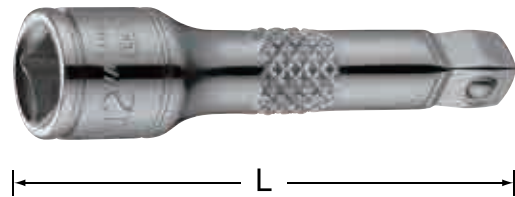

▲ These sockets should never be used on power drivers, pneumatic impact wrench and/or extenders.

11902 1/4" Dr. Quick Release Ratchet 5"

1/4"

- Turning with one hand
- Easy and free operation
- Capable of quick release
- Operation with only one hand

No.	L(mm)			
11902	147	4	80	13.6

11901 1/4" Dr. Quick Release Ratchet 5"

1/4"

- Capable of quick release with one hand

No.	L(mm)			
11901	143	4	-	-

1/4" Dr. Extension Bar

1/4"

- Unique design for dual function
- Turning function
- Acting as standard extension after being inserted