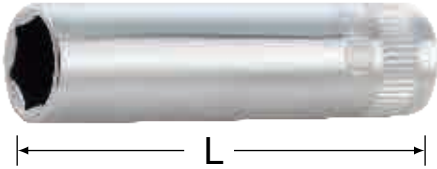

1/4" Dr. 6Pt. Deep Socket

1/4"

No.	Ø (mm)	L(mm)			
11401	4	49	12	-	-
11402	5	49	12	-	-
11403	6	49	12	-	-
11404	7	49	12	-	-
11405	8	49	12	-	-
11406	9	49	6	-	-
11407	10	49	6	-	-
11408	11	49	6	-	-
11409	12	49	6	-	-
11410	13	49	6	-	-

▲ These sockets should never be used on power drivers, pneumatic impact wrench and/or extenders.

11902 1/4" Dr. Quick Release Ratchet 5"

1/4"

- Turning with one hand
- Easy and free operation
- Capable of quick release
- Operation with only one hand

No.	L(mm)			
11902	147	4	80	13.6

11901 1/4" Dr. Quick Release Ratchet 5"

1/4"

- Capable of quick release with one hand

No.	L(mm)			
11901	143	4	-	-

1/4" Dr. Extension Bar

1/4"

- Unique design for dual function
- Turning function
- Acting as standard extension after being inserted