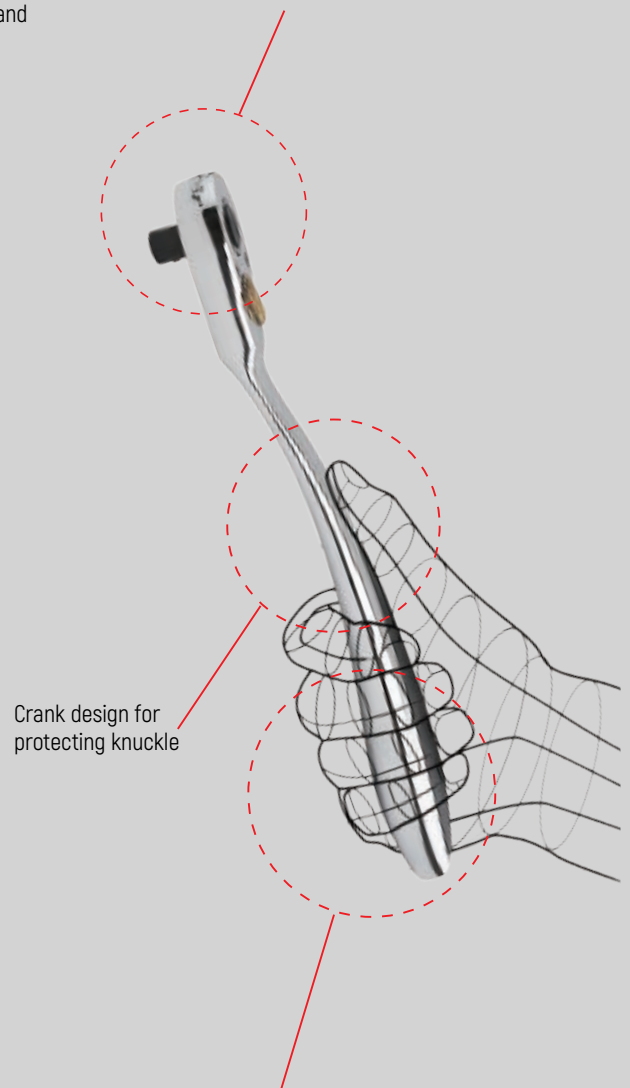

11905 1/4" Dr. Quick-Release Ratchet(Tear Drop)

1/4"

- Made of Chrom Vanadium steel
- Convenient single hand direction change switch
- Quick-release capability to easily eject an engaged socket even under slippery conditions

No.	L(mm)			
11905	143	4	24	4.2

11906 1/4" Dr. Quick-Release Ratchet(Tear Drop)

1/4"

- Made of Chrome Vanadium steel
- Convenient single hand direction change switch
- Quick-release capability to easily eject an engaged socket even under slippery conditions

No.	L(mm)			
11906	143	4	24	4.1

11909 1/4" Dr. Quick Release Ratchet 5"

1/4"

No.	L(mm)			
11909	140	6	-	-

SATA drop-shaped ratchet featuring:
 Durability: Special dustproof structure for harsh working conditions
 Ultra-thin appearance: Suitable for narrow working environment;
 Convenient operation: Turning and releasing socket with only one hand

Crank design for protecting knuckle

Handle feeling comfortable for fatigue reduction