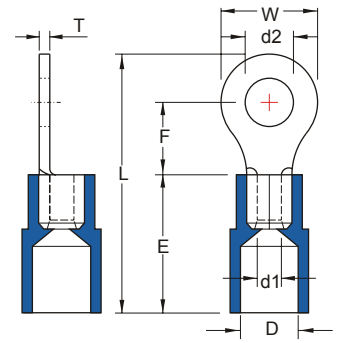

VINYL-INSULATED (MOLDED EASY ENTRY) RING TERMINALS

MAXIMUM ELECTRIC CURRENT:

A.W.G.	16	14
AMP.	18	30

MAXIMUM ELECTRICAL RATING: 105°C 600 VOLTS MAX.

INSULATION MATERIAL: VINYL

INSULATION COLOR:

16-14 A.W.G.: BLUE

TERMINAL MATERIAL: COPPER

WIRE RANGE A.W.G. mm²	ITEM NO.		STUD SIZE	DIMENSION ^{inch}/_{mm}							CRIMPING TOOL	Q'TY BOX				
	BRAZED SEAM	BUTTED SEAM	d2	W	F	L	E	D	d1	T						
16-14 A.W.G.	RVYB2-2	RVY2-2	#2 .087 2.2	.260 6.6	.189 4.8	.740 18.8	.433 11.0	.177 4.5	.091 2.3	.031 0.8	IZUMI MODEL 34 WITH DIE INDEX COLOR:BLUE OR K.S. MODEL KST2000A HRI-126J WITH DIE INDEX COLOR:BLUE	1000				
	RVYB2-2.5	RVY2-2.5	#2 .098 2.5													1000
	RVYBS2-3.2	RVYS2-3.2	#4 .126 3.2	.217 5.5	.220 5.6	.756 19.2										1000
	RVYB2-3.2	RVY2-3.2	#4 .126 3.2	.260 6.6	.189 4.8	.740 18.8										1000
	RVYBL2-3.2	RVYL2-3.2	#4 .126 3.2	.335 8.5	.307 7.8	.898 22.8										1000
	RVYBS2-3.7	RVYS2-3.7	#6 .146 3.7	.260 6.6	.189 4.8	.740 18.8										1000
	RVYBM2-3.7	RVYM2-3.7	#6 .146 3.7		.248 6.3	.803 20.4										1000
	RVYBL2-3.7	RVYL2-3.7	#6 .146 3.7	.335 8.5	.291 7.4	.898 22.8										1000
	RVYBS2-4	RVYS2-4	#8 .169 4.3	.260 6.6	.248 6.3	.803 20.4										1000
	RVYBL2-4	RVYL2-4	#8 .169 4.3	.335 8.5	.307 7.8	.898 22.8										1000
1.5-2.5 mm²	RVYBS2-5	RVYS2-5	#10 .209 5.3													1000
	RVYBL2-5	RVYL2-5	#10 .209 5.3	.374 9.5	.287 7.3	.898 22.8										1000
	RVYB2-6	RVY2-6	1/4 .252 6.4													1000
	RVYB2-7	RVY2-7	1/4 .291 7.4	.472 12.0	.433 11.0	1.098 27.8										1000
	RVYB2-8	RVY2-8	5/16 .331 8.4													1000
	RVYB2-9	RVY2-9	5/16 .386 9.8	.535 13.6	.547 13.9	1.240 31.5										1000
	RVYB2-10	RVY2-10	3/8 .413 10.5													1000
	RVYBL2-10	RVYL2-10	3/8 .413 10.5	.756 19.2	.630 16.0	1.433 36.4										1000
	RVYB2-12	RVY2-12	1/2 .512 13.0													1000
	RVYB2-14	RVY2-14	9/16 .591 15.0													1000
RVYB2-16	RVY2-16	5/8 .669 17.0	1.063 27.0	.827 21.0	1.783 45.3					1000						
RVYB2-20	RVY2-20	3/4 .827 21.0								1000						

ALL LISTED