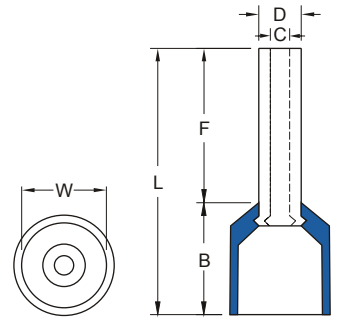

NYLON-INSULATED CORD END TERMINALS (E SERIES)

MAXIMUM ELECTRIC CURRENT:

A.W.G.	8	6	4	2	1/0	2/0
AMP.	70	95	125	170	230	265

MAXIMUM ELECTRICAL RATING: 105°C 600 VOLTS MAX.

CONNECTOR MATERIAL: COPPER TUBE.

INSULATION MATERIAL: NYLON

WIRE RANGE A.W.G. mm ²	ITEM NO.	DIMENSION <small>inch mm</small>						FRENCH COLOR	GERMAN COLOR	DIN COLOR	CRIMPING TOOL
		F	L	W	B	D	C				
8 A.W.G. 10 mm ²	E10-12	.472 12.0	.886 22.0	.299 7.6	.346 8.8	.193 4.9	.177 4.5	BROWN 	IVORY 	RED 	K.S. MODEL KST2000M
	E10-15	.591 15.0	.929 23.6								
	E10-18	.709 18.0	1.102 28.0								
6 A.W.G. 16 mm ²	E16-12	.472 12.0	.945 24.0	.346 8.8	.394 10.0	.244 6.2	.228 5.8	IVORY 	GREEN 	BLUE 	K.S. MODEL KST2000M(16)
	E16-18	.709 18.0	1.102 28.0								
4 A.W.G. 25 mm ²	E25-12 [⊙]	.472 12.0	.945 24.0	.441 11.2	.472 12.0	.311 7.9	.295 7.5	BLACK 	BROWN 	YELLOW 	K.S. MODEL KSTP-325-B WITH DIE INDEX NO:E-25
	E25-15 [⊙]	.591 15.0	1.063 27.0								
	E25-16	.630 16.0	1.102 28.0								
	E25-18	.709 18.0	1.181 30.0								
	E25-22	.886 22.0	1.417 36.0								
	E25-25	.984 25.0	1.457 37.0								
2 A.W.G. 35 mm ²	E35-16	.630 16.0	1.181 30.0	.500 12.7	.551 14.0	.343 8.7	.327 8.3	RED 	BEIGE 	RED 	K.S. MODEL KSTP-325-B WITH DIE INDEX NO:E-35
	E35-18	.709 18.0	1.181 30.0								
	E35-22	.866 22.0	1.147 36.0								
	E35-25	.984 25.0	1.535 39.0								
1/0 A.W.G. 50 mm ²	E50-12 [⊙]	.472 12.0	1.102 28.0	.591 15.0	.630 16.0	.429 10.9	.406 10.3	BLUE 	OLIVE 	BLUE 	K.S. MODEL KSTP-325-B WITH DIE INDEX NO:E-50
	E50-16 [⊙]	.630 16.0	1.260 32.0								
	E50-20	.787 20.0	1.417 36.0								
	E50-22	.866 22.0	1.496 38.0								
	E50-25	.984 25.0	1.575 40.0								
	E50-30	1.181 30.0	1.811 46.0								
2/0 A.W.G. 70 mm ²	E70-20	.787 20.0	1.457 37.0	.630 16.0	.669 17.0	.563 14.3	.531 13.5	YELLOW 	YELLOW 	YELLOW 	K.S. MODEL KSTP-325-B WITH DIE INDEX NO:KC-70
	E70-25	.984 25.0	1.654 42.0								
	E70-27	1.063 27.0	1.732 44.0								